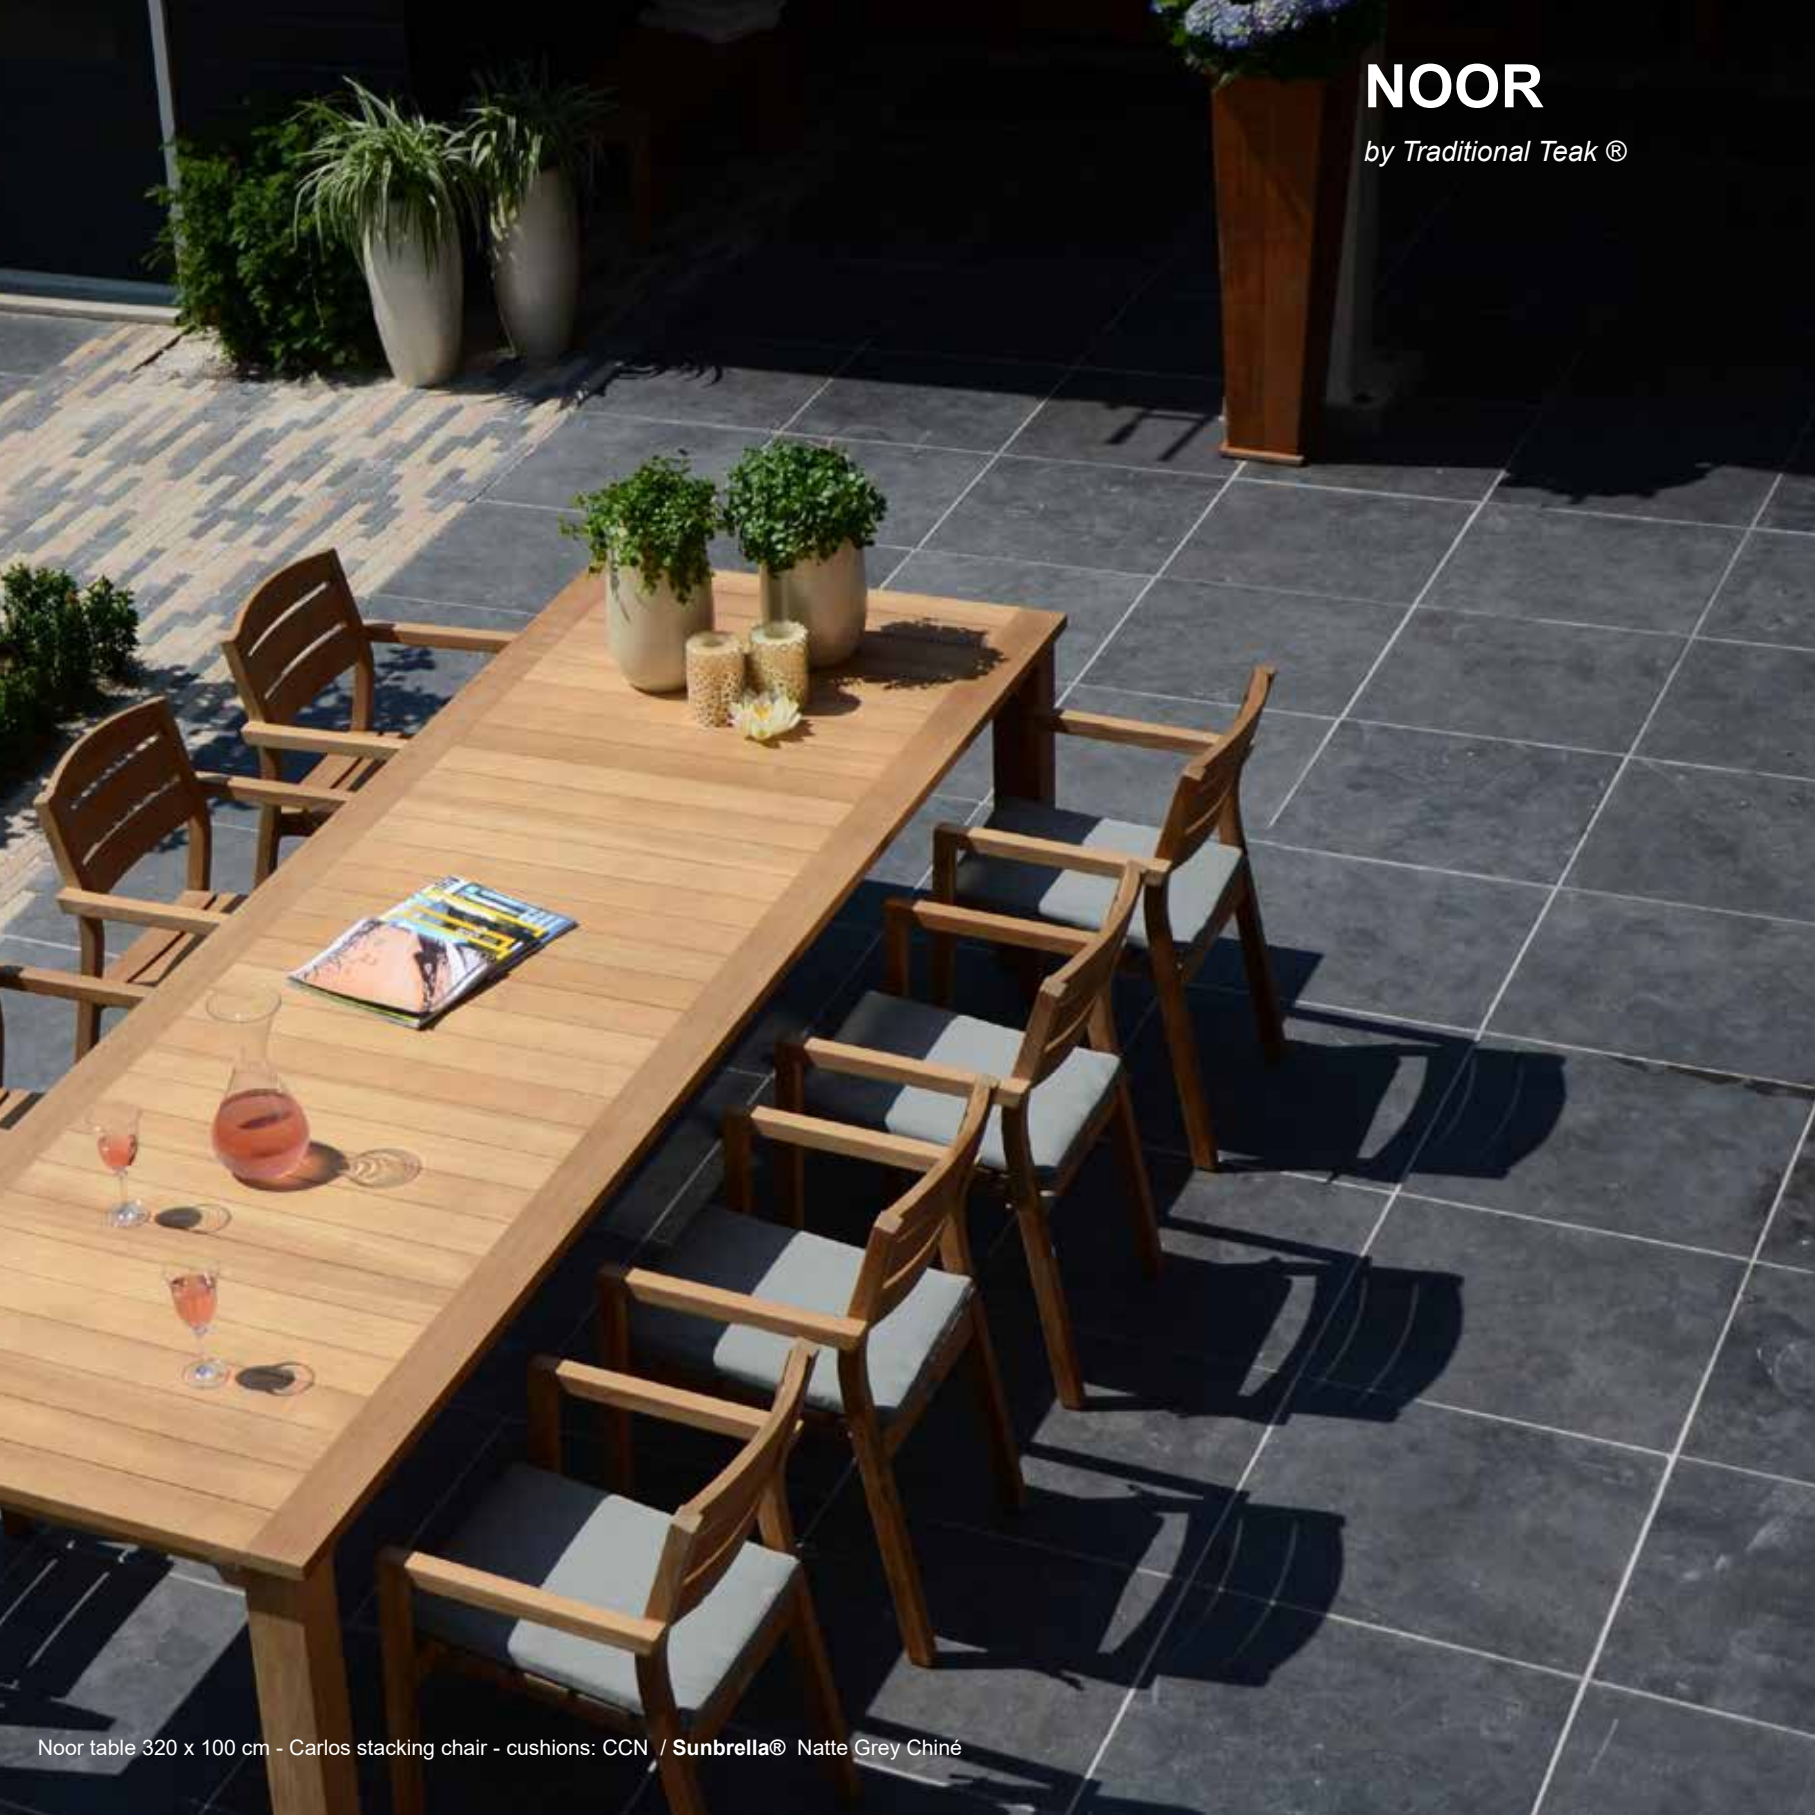

NOOR

by Traditional Teak®

Noor table 320 x 100 cm - Carlos stacking chair - cushions: CCN / Sunbrella® Natte Grey Chiné