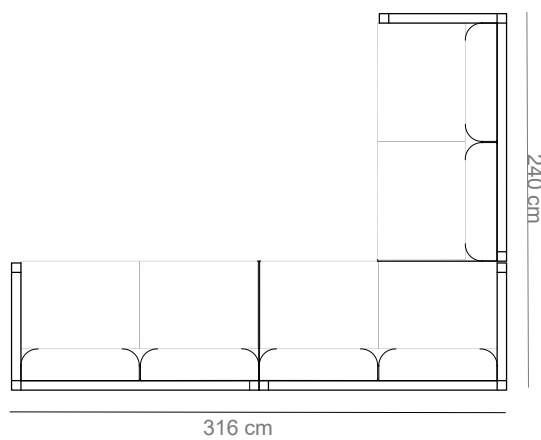

MAXIMA lounger

by Traditional Teak®