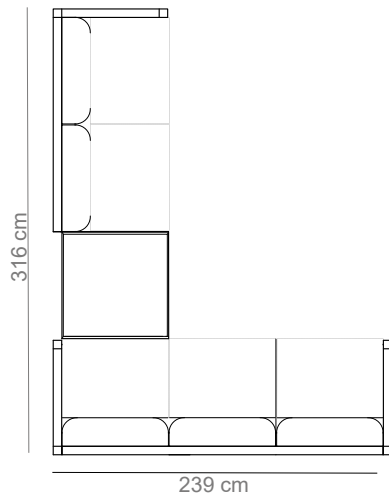

MAXIMA
lounge

by Traditional Teak®

MAXIMA LOUNGE 3 SEATER

MAXIMA LOUNGE 2 SEATER ARM-L

MAXIMA LOUNGE 2 SEATER ARM-R

2- seater arm-R, hocker, 3-seater

2- seater arm-L, chair w/o arm, 3-seater

2- seater arm-L, hocker, 3-seater