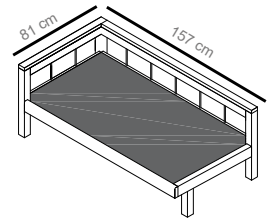

MAXIMA
lounge

by Traditional Teak®

MAXIMA LOUNGE 3 SEATER

MAXIMA LOUNGE 2 SEATER ARM-L

MAXIMA LOUNGE 2 SEATER ARM-R

2- seater arm-R, hocker, 3-seater

2- seater arm-L, chair w/o arm, 3-seater

2- seater arm-L, hocker, 3-seater