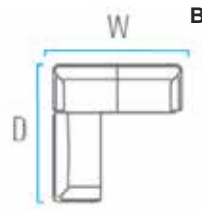

D - 247 cm
W - 247 cm
H - 72 cm
* SH - 39 cm

Medium-B - with corner table
1x arm right / 1 x arm left / 1 corner table

D - 236 cm
W - 236 cm
H - 72 cm
* SH - 39 cm
**TH - 25 cm

* SH - Seat high
**TH - Table high

Medium-C - with end table
2x arm left / 1 end table

D - 236 cm
W - 247 cm
H - 72 cm
* SH - 39 cm
**TH - 25 cm

Medium-D- with end table
2x arm right / 1 end table

D - 236 cm
W - 247 cm
H - 72 cm
* SH - 39 cm
**TH - 25 cm

MARCELLA

loungé arrangements

Designed by Povl Eskildsen

Medium D

A
3 seater + 2 seater arm left

or

B
3 seater + 2 seater arm right

D - 247 cm
W - 232 cm
H - 72 cm
* SH - 39 cm

Small

A
2x arm left

or

B
2x arm right

D - 161 cm
W - 247 cm
H - 72 cm
* SH - 39 cm

* SH - Seat height
**TH - Table height

Noah extendable table 220/270/320 x 100 cm- Marcella dining chair - incl seat/back cushion, Agora® color Ash