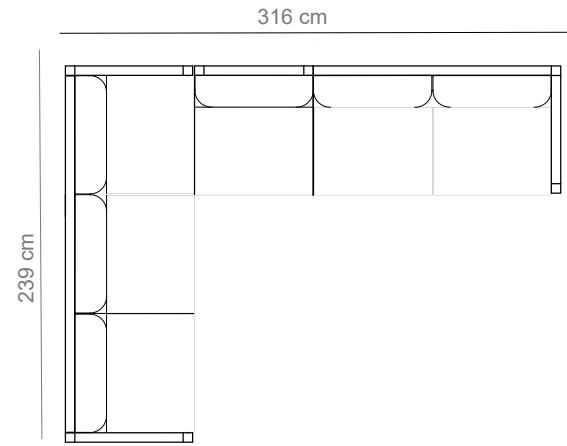

MAXIMA
lounge

by Traditional Teak®

MAXIMA LOUNGE 3 SEATER

MAXIMA LOUNGE 2 SEATER ARM-L

MAXIMA LOUNGE 2 SEATER ARM-R

2- seater arm-R, hocker, 3-seater

2- seater arm-L, chair w/o arm, 3-seater

2- seater arm-L, hocker, 3-seater