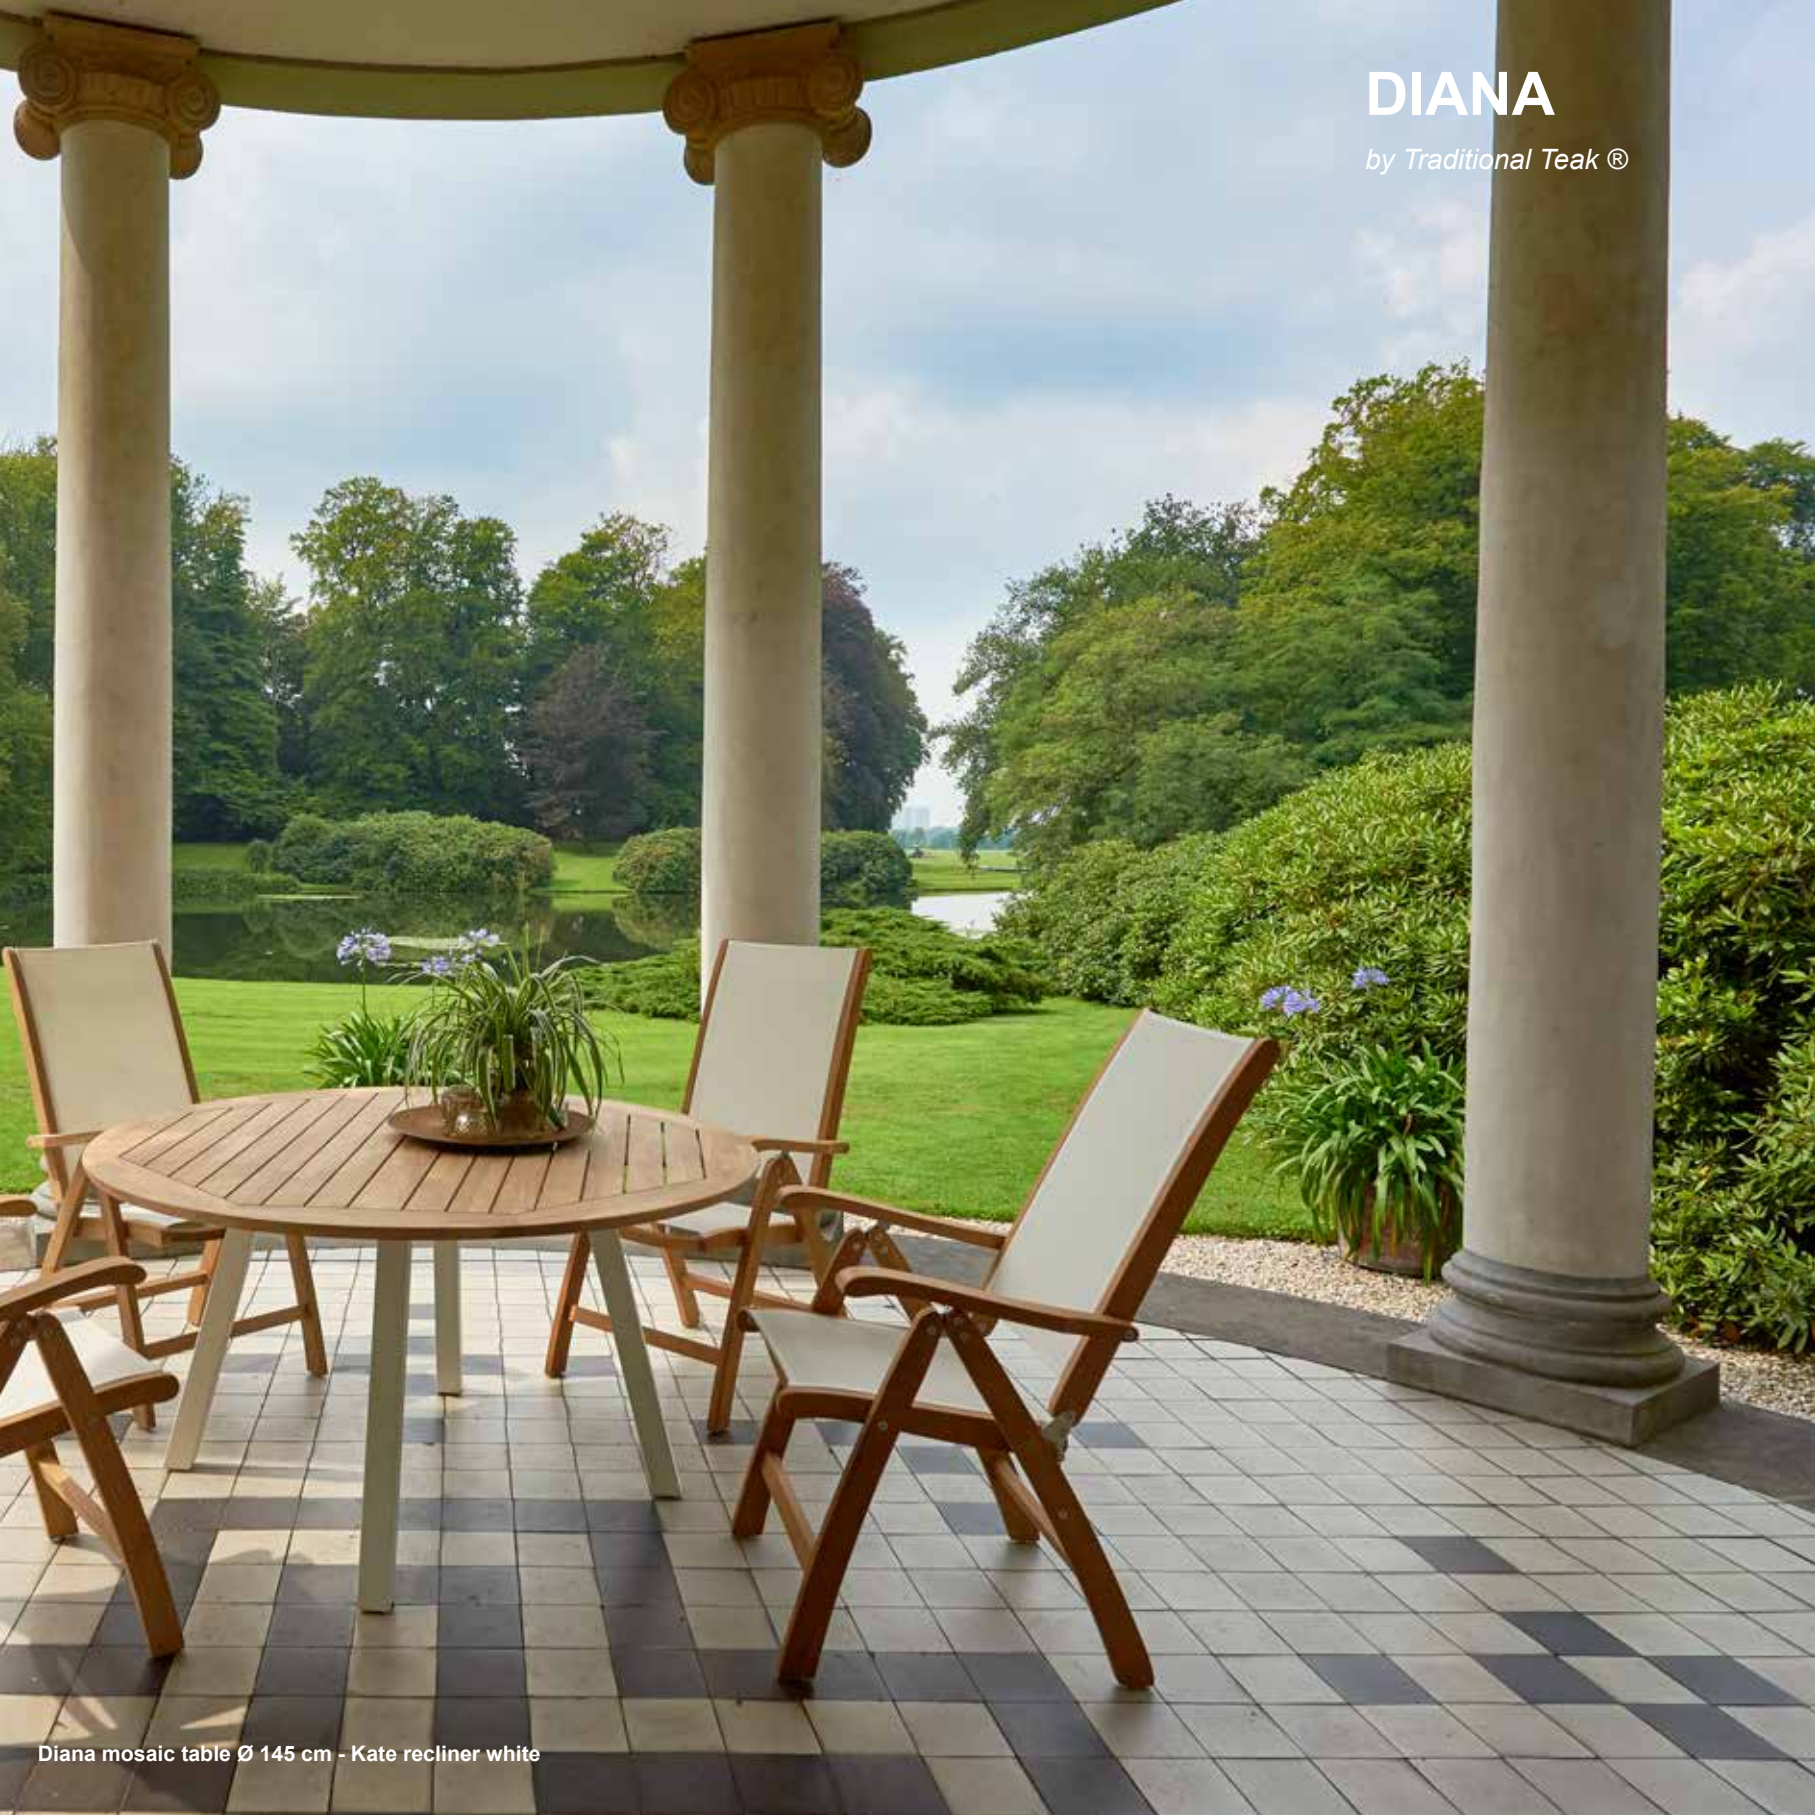

DIANA

by Traditional Teak®

Diana mosaic table Ø 145 cm - Kate recliner white