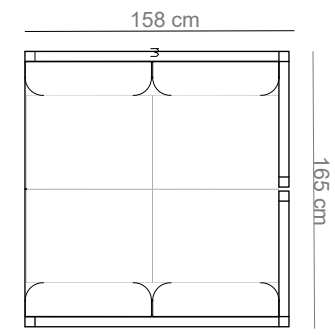

2- seater arm-R, 2- seater arm-L

2- seater arm-L, 2- seater arm-R, 2- seater arm-R

2- seater arm-R, 3-seater

MAXIMA side and coffee table

8.99.20.1.04	40 x 40 cm
8.99.20.1.05 *	71 x 58 cm
8.99.20.1.06 *	120 x 80 cm