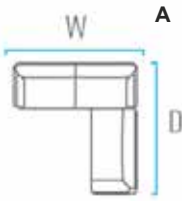

D - 247 cm
W - 247 cm
H - 72 cm
* SH - 39 cm

Medium-B - with corner table
1x arm right / 1 x arm left / 1 corner table

D - 236 cm
W - 236 cm
H - 72 cm
* SH - 39 cm
**TH - 25 cm

* SH - Seat high
**TH - Table high

Medium-C - with end table
2x arm left / 1 end table

D - 236 cm
W - 247 cm
H - 72 cm
* SH - 39 cm
**TH - 25 cm

Medium-D- with end table
2x arm right / 1 end table

D - 236 cm
W - 247 cm
H - 72 cm
* SH - 39 cm
**TH - 25 cm

MARCELLA

loungé arrangements

Designed by Povl Eskildsen

Medium D

A
3 seater + 2 seater arm left

or

B
3 seater + 2 seater arm right

D - 247 cm
W - 232 cm
H - 72 cm
* SH - 39 cm

Small

A
2x arm left

or

B
2x arm right

D - 161 cm
W - 247 cm
H - 72 cm
* SH - 39 cm

* SH - Seat height
**TH - Table height

Noah extendable table 220/270/320 x 100 cm- Marcella dining chair - incl seat/back cushion, Agora® color Ash