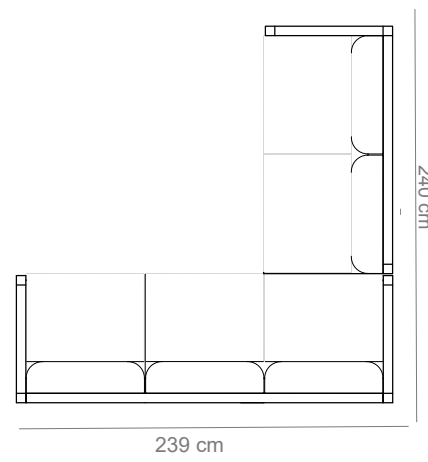

MAXIMA lounger

by Traditional Teak®