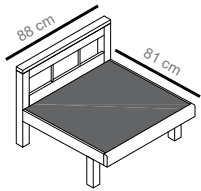

MAXIMA lounger

by Traditional Teak®

MAXIMA LOUNGE CHAIR W/O ARM