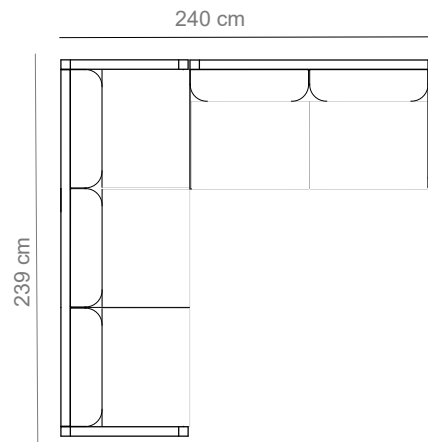

2- seater arm-L, 3-seater