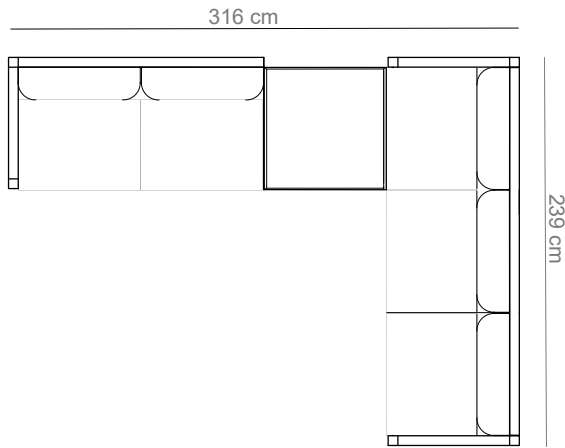

MAXIMA
lounge

by Traditional Teak®

MAXIMA LOUNGE 3 SEATER

MAXIMA LOUNGE 2 SEATER ARM-L

MAXIMA LOUNGE 2 SEATER ARM-R

2- seater arm-R, hocker, 3-seater

2- seater arm-L, chair w/o arm, 3-seater

2- seater arm-L, hocker, 3-seater