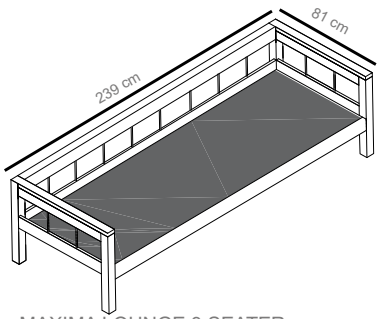

The Maxima lounge offers two back cushion options:

- DESIGN - with 50 mm foam covered in fleece
- PLUS - filled with high-quality foam flakes

Maxima lounge back cushion - model DESIGN

Maxima lounge back cushion - model PLUS

MAXIMA
lounge

by Traditional Teak®

MAXIMA LOUNGE 3 SEATER

MAXIMA LOUNGE 2 SEATER ARM-L

MAXIMA LOUNGE 2 SEATER ARM-R

2- seater arm-R, hocker, 3-seater

2- seater arm-L, chair w/o arm, 3-seater

2- seater arm-L, hocker, 3-seater