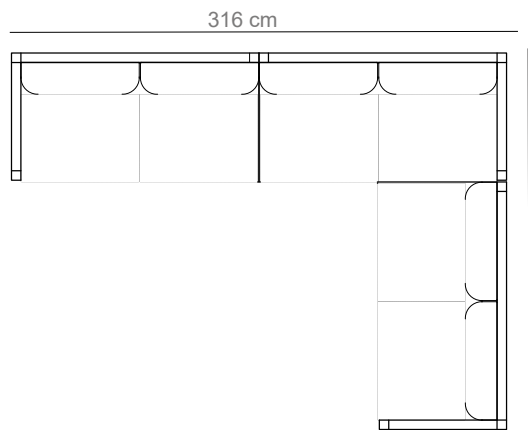

2- seater arm-R, chair w/o arm, 3-seater

MAXIMA lounger

by Traditional Teak®

MAXIMA LOUNGE CHAIR W/O ARM

MAXIMA LOUNGE CHAIR WITH ARM

MAXIMA LOUNGE HOCKER

2- seater arm-R, 2- seater arm-L, 2- seater arm-L

2- seater arm-L, 3-seater