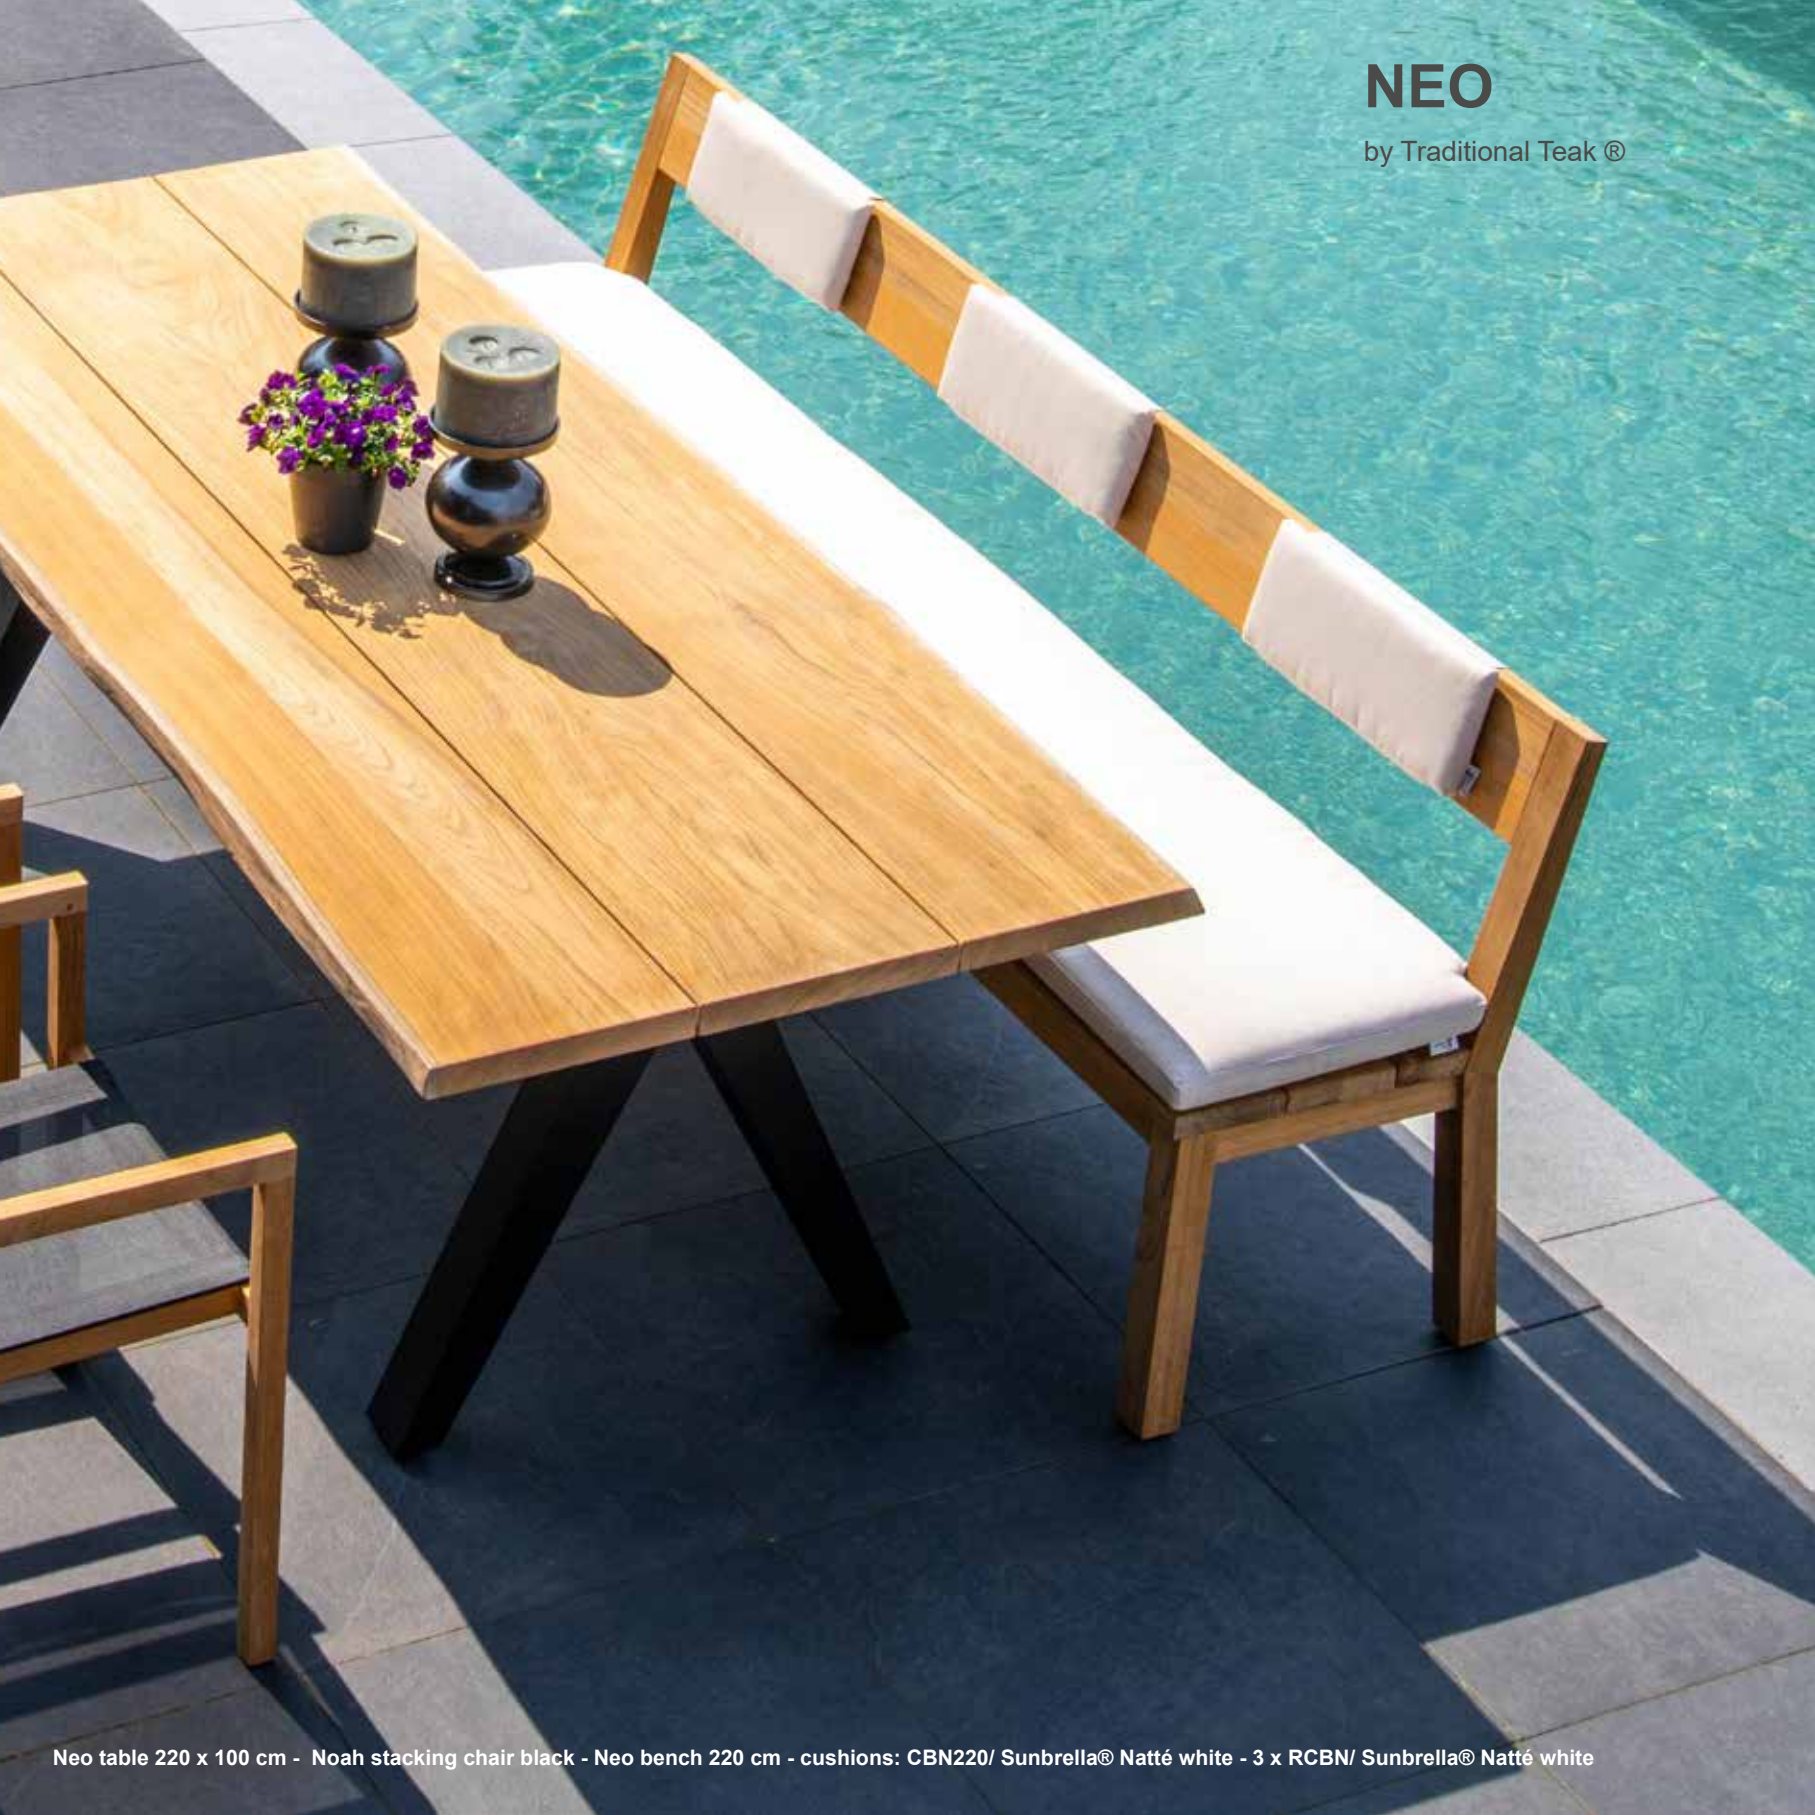

Covers:

TC3010 Cover for table 300 x 100/103 cm
TC2210 Cover for table 220 x 100/103 cm

Materials:

teak

Powdercoated aluminum - black

NEO

by Traditional Teak®

Neo table 220 x 100 cm - Noah stacking chair black - Neo bench 220 cm - cushions: CBN220/ Sunbrella® Natté white - 3 x RCBN/ Sunbrella® Natté white