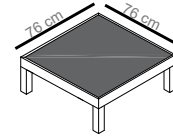

MAXIMA
lounge

by Traditional Teak®

MAXIMA LOUNGE 3 SEATER

MAXIMA LOUNGE 2 SEATER ARM-L

MAXIMA LOUNGE 2 SEATER ARM-R

2- seater arm-R, hocker, 3-seater

2- seater arm-L, chair w/o arm, 3-seater

2- seater arm-L, hocker, 3-seater

2- seater arm-R, chair w/o arm, 3-seater

MAXIMA lounger

by Traditional Teak®

MAXIMA LOUNGE CHAIR W/O ARM

MAXIMA LOUNGE CHAIR WITH ARM

MAXIMA LOUNGE HOCKER

2- seater arm-R, 2- seater arm-L, 2- seater arm-L

2- seater arm-L, 3-seater

2- seater arm-R, 2- seater arm-L

2- seater arm-L, 2- seater arm-R, 2- seater arm-R

2- seater arm-R, 3-seater

MAXIMA side and coffee table

8.99.20.1.04	40 x 40 cm
8.99.20.1.05 *	71 x 58 cm
8.99.20.1.06 *	120 x 80 cm