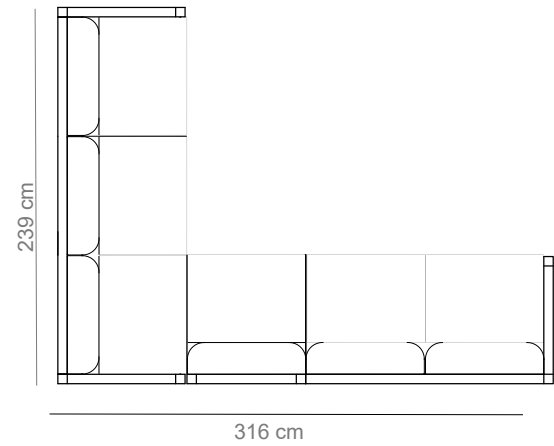

MAXIMA
lounge

by Traditional Teak®

MAXIMA LOUNGE 3 SEATER

MAXIMA LOUNGE 2 SEATER ARM-L

MAXIMA LOUNGE 2 SEATER ARM-R

2- seater arm-R, hocker, 3-seater

2- seater arm-L, chair w/o arm, 3-seater

2- seater arm-L, hocker, 3-seater