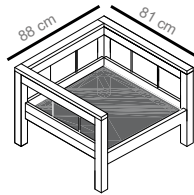

MAXIMA LOUNGE CHAIR WITH ARM