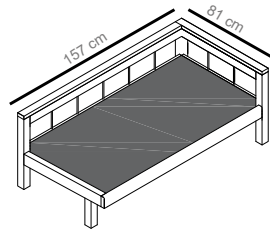

MAXIMA
lounge

by Traditional Teak®

MAXIMA LOUNGE 3 SEATER

MAXIMA LOUNGE 2 SEATER ARM-L

MAXIMA LOUNGE 2 SEATER ARM-R

2- seater arm-R, hocker, 3-seater

2- seater arm-L, chair w/o arm, 3-seater

2- seater arm-L, hocker, 3-seater